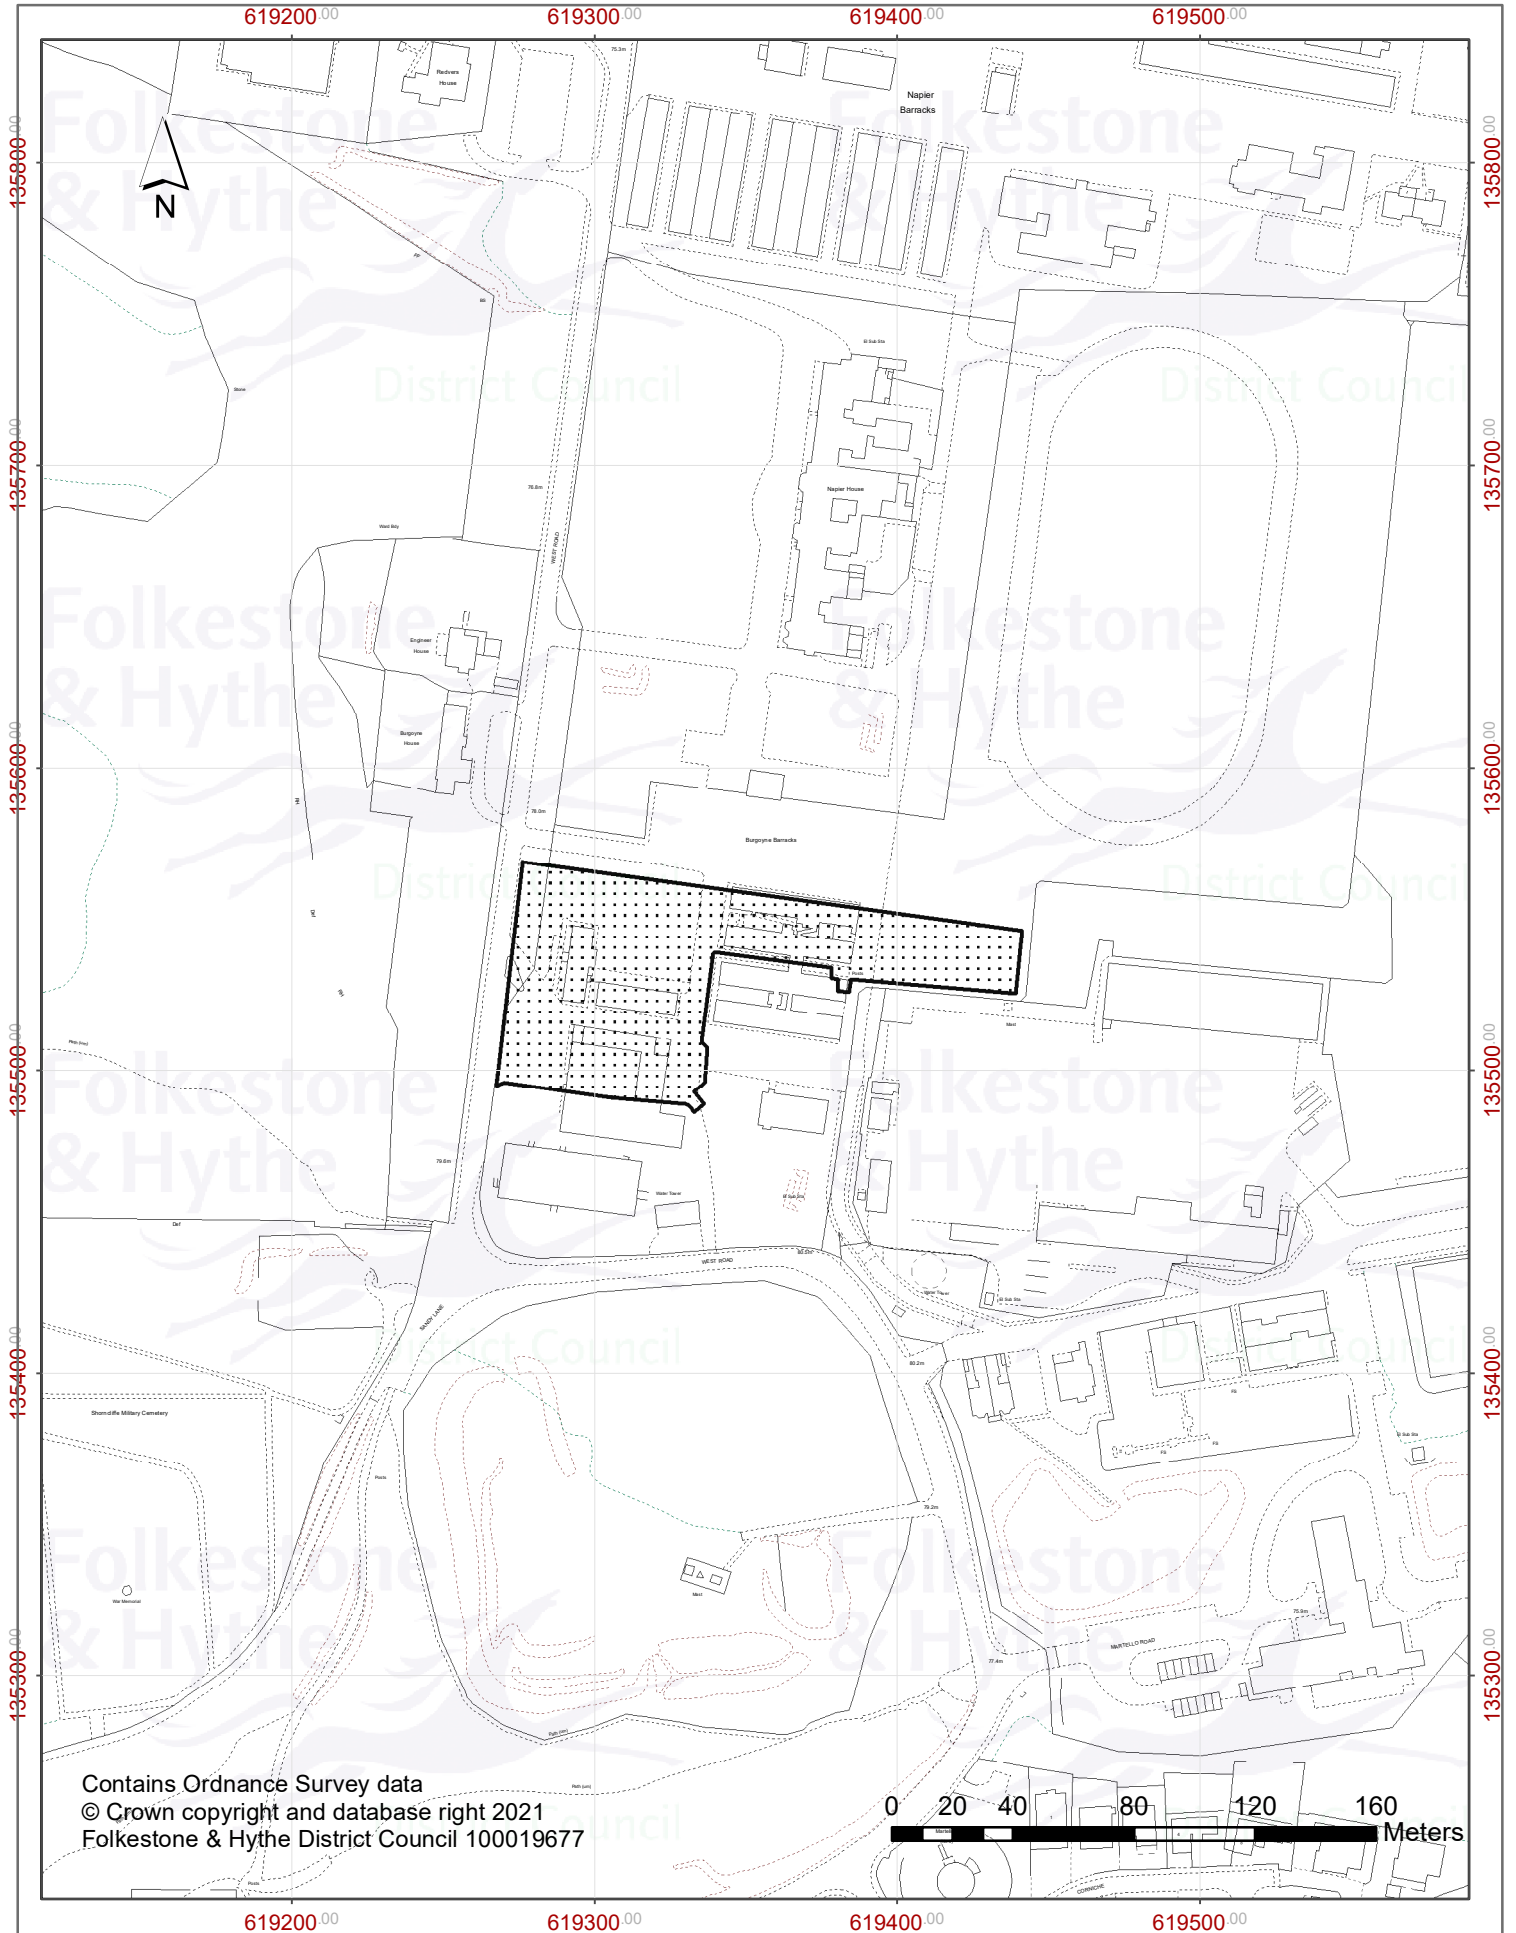

20/1947/FH  
Shorncliffe Garrison  
West Road  
Folkestone

Contains Ordnance Survey data  
© Crown copyright and database right 2021  
Folkestone & Hythe District Council 100019677

0 20 40 80 120 160 Meters